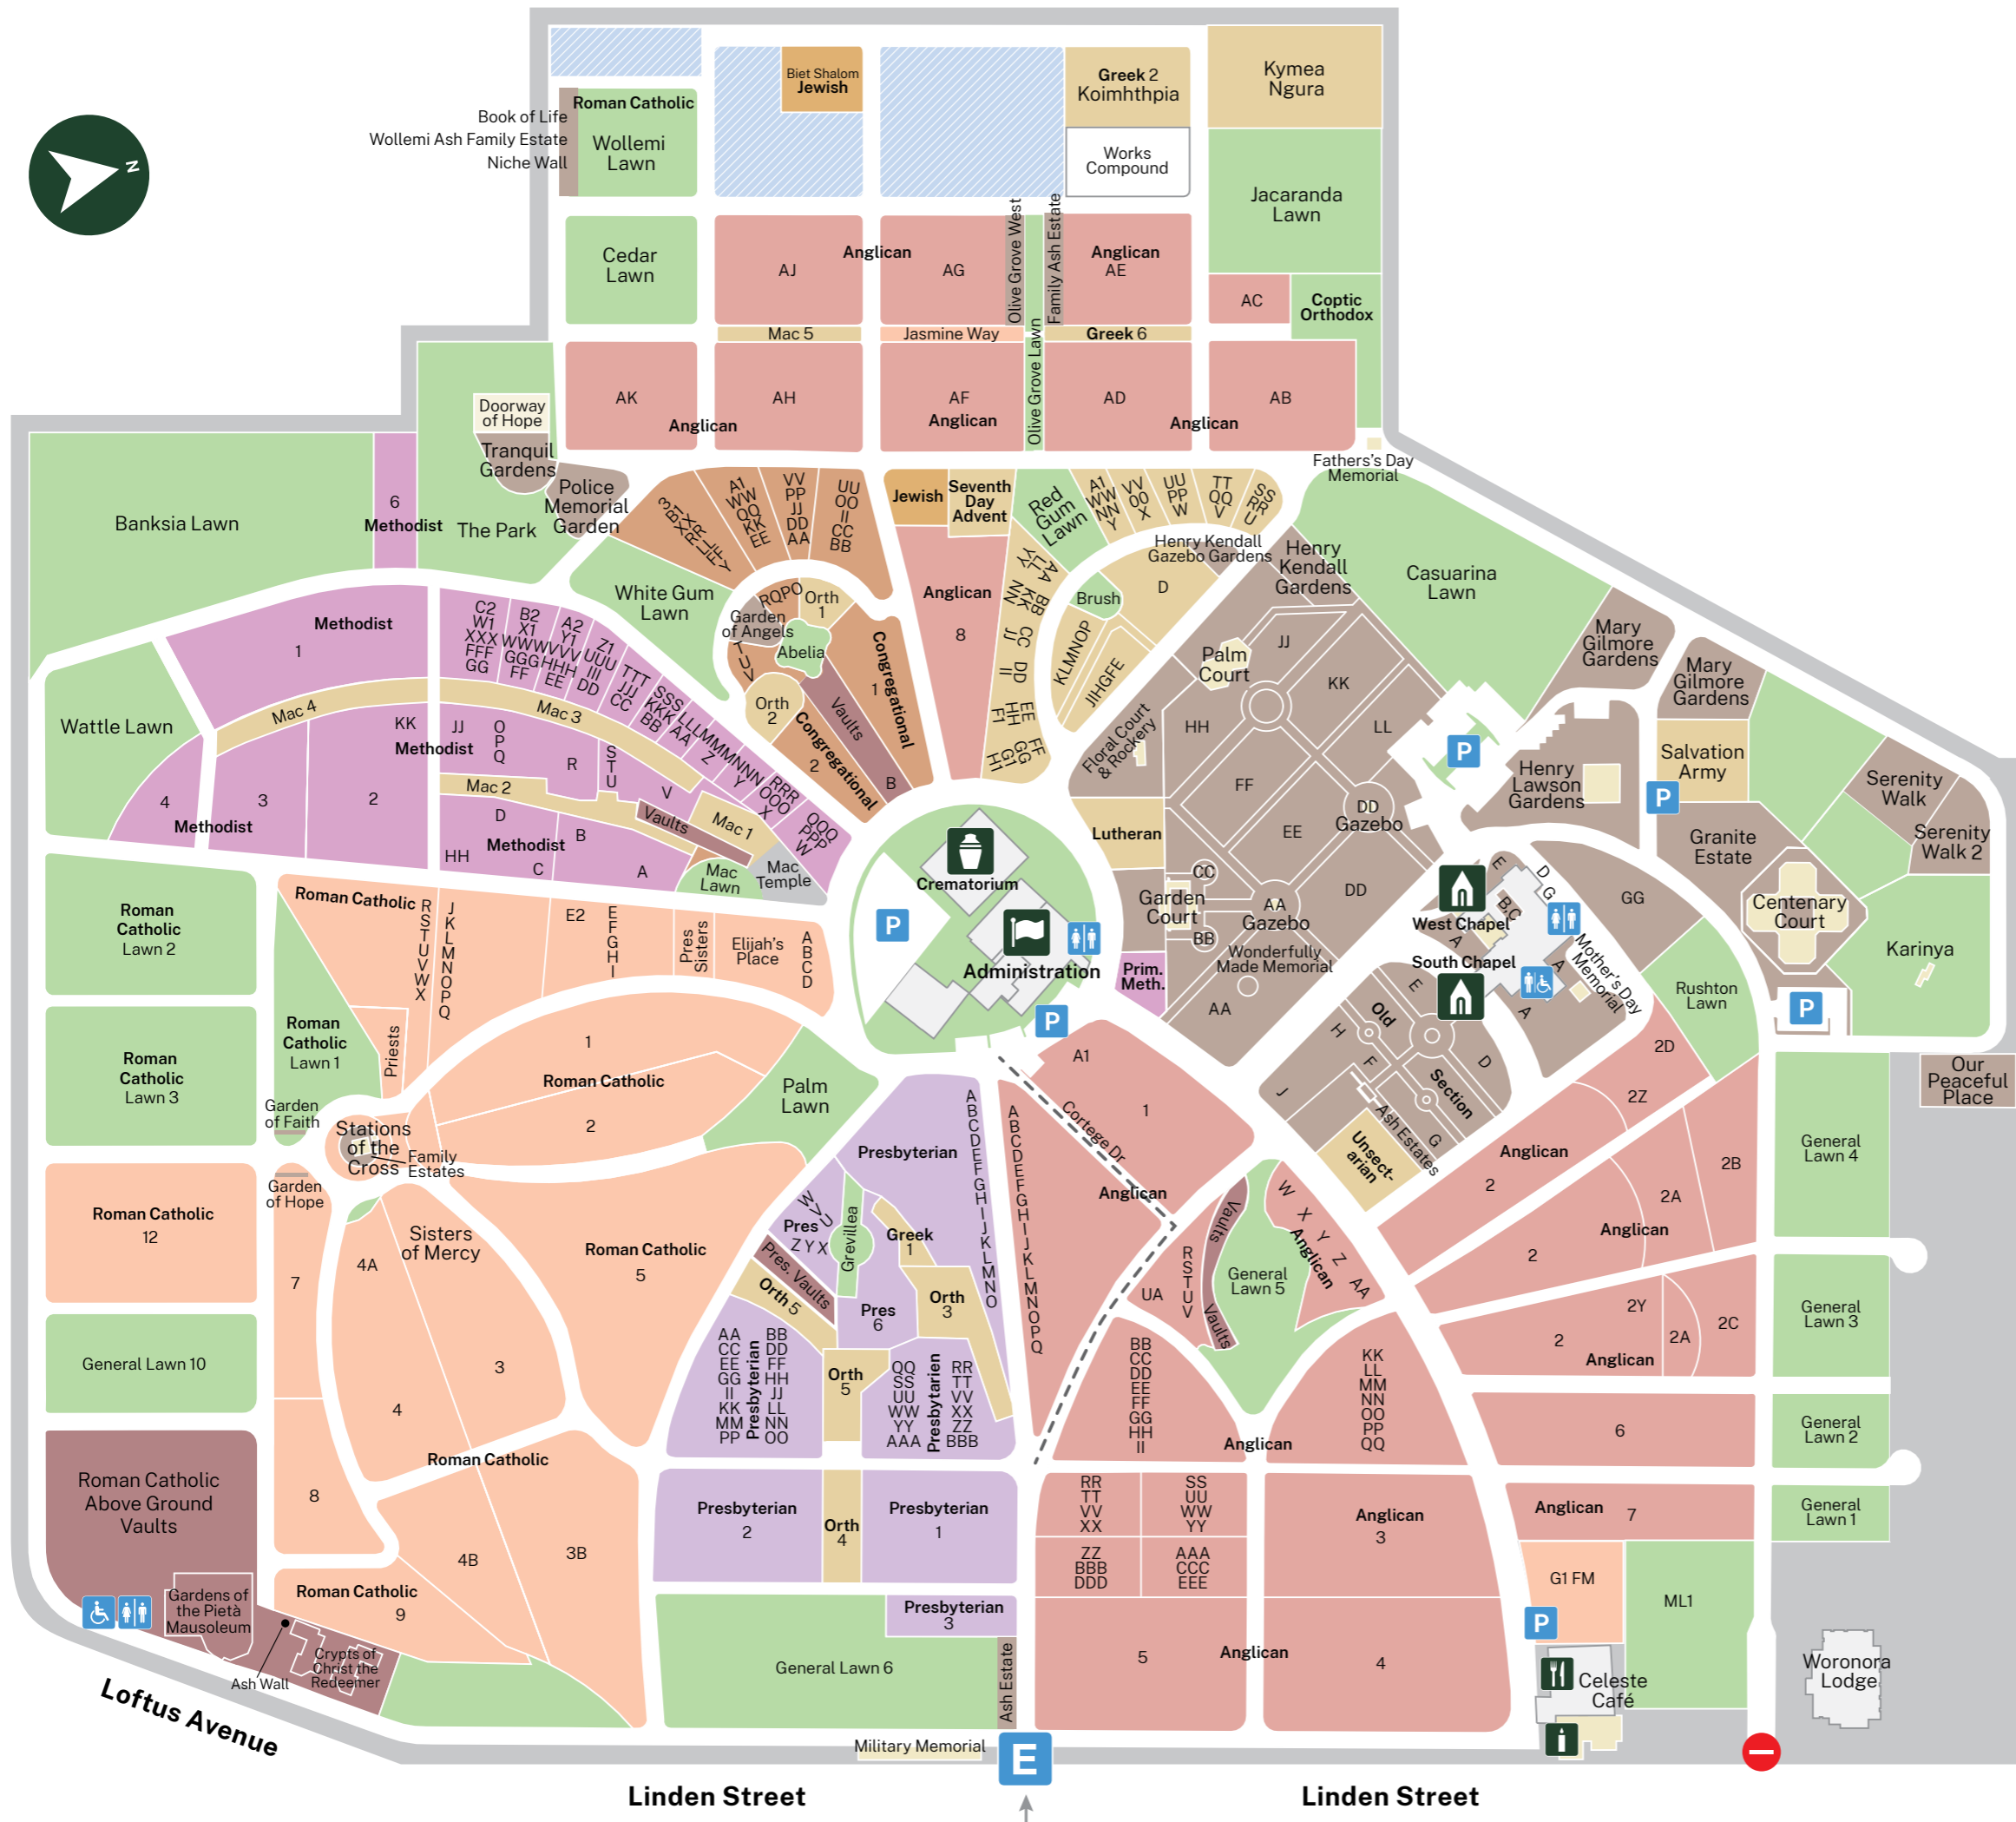

Woronora Memorial Park

121 Linden Street, Sutherland NSW 2232
Phone: (02) 9545 4677
metropolitanmemorialparks.com.au

Opening Times

Gates open at sunrise
Gates close at sunset

Locations

- Anglican
- Baptist & Others
- Congregational
- Methodist
- Presbyterian
- Roman Catholic General Monumental
- Jewish
- Crypts/Vaults
- Ash Gardens
- Lawn
- Existing Buildings/ Structures
- Future Planning
- Funeral Director Cortège Dr

Buildings and Facilities

- Entry / Exit Gate
- Parking
- Toilets
- Accessible Toilets
- Administration
- Crematorium
- Chapel
- Condolence Room
- Cafe