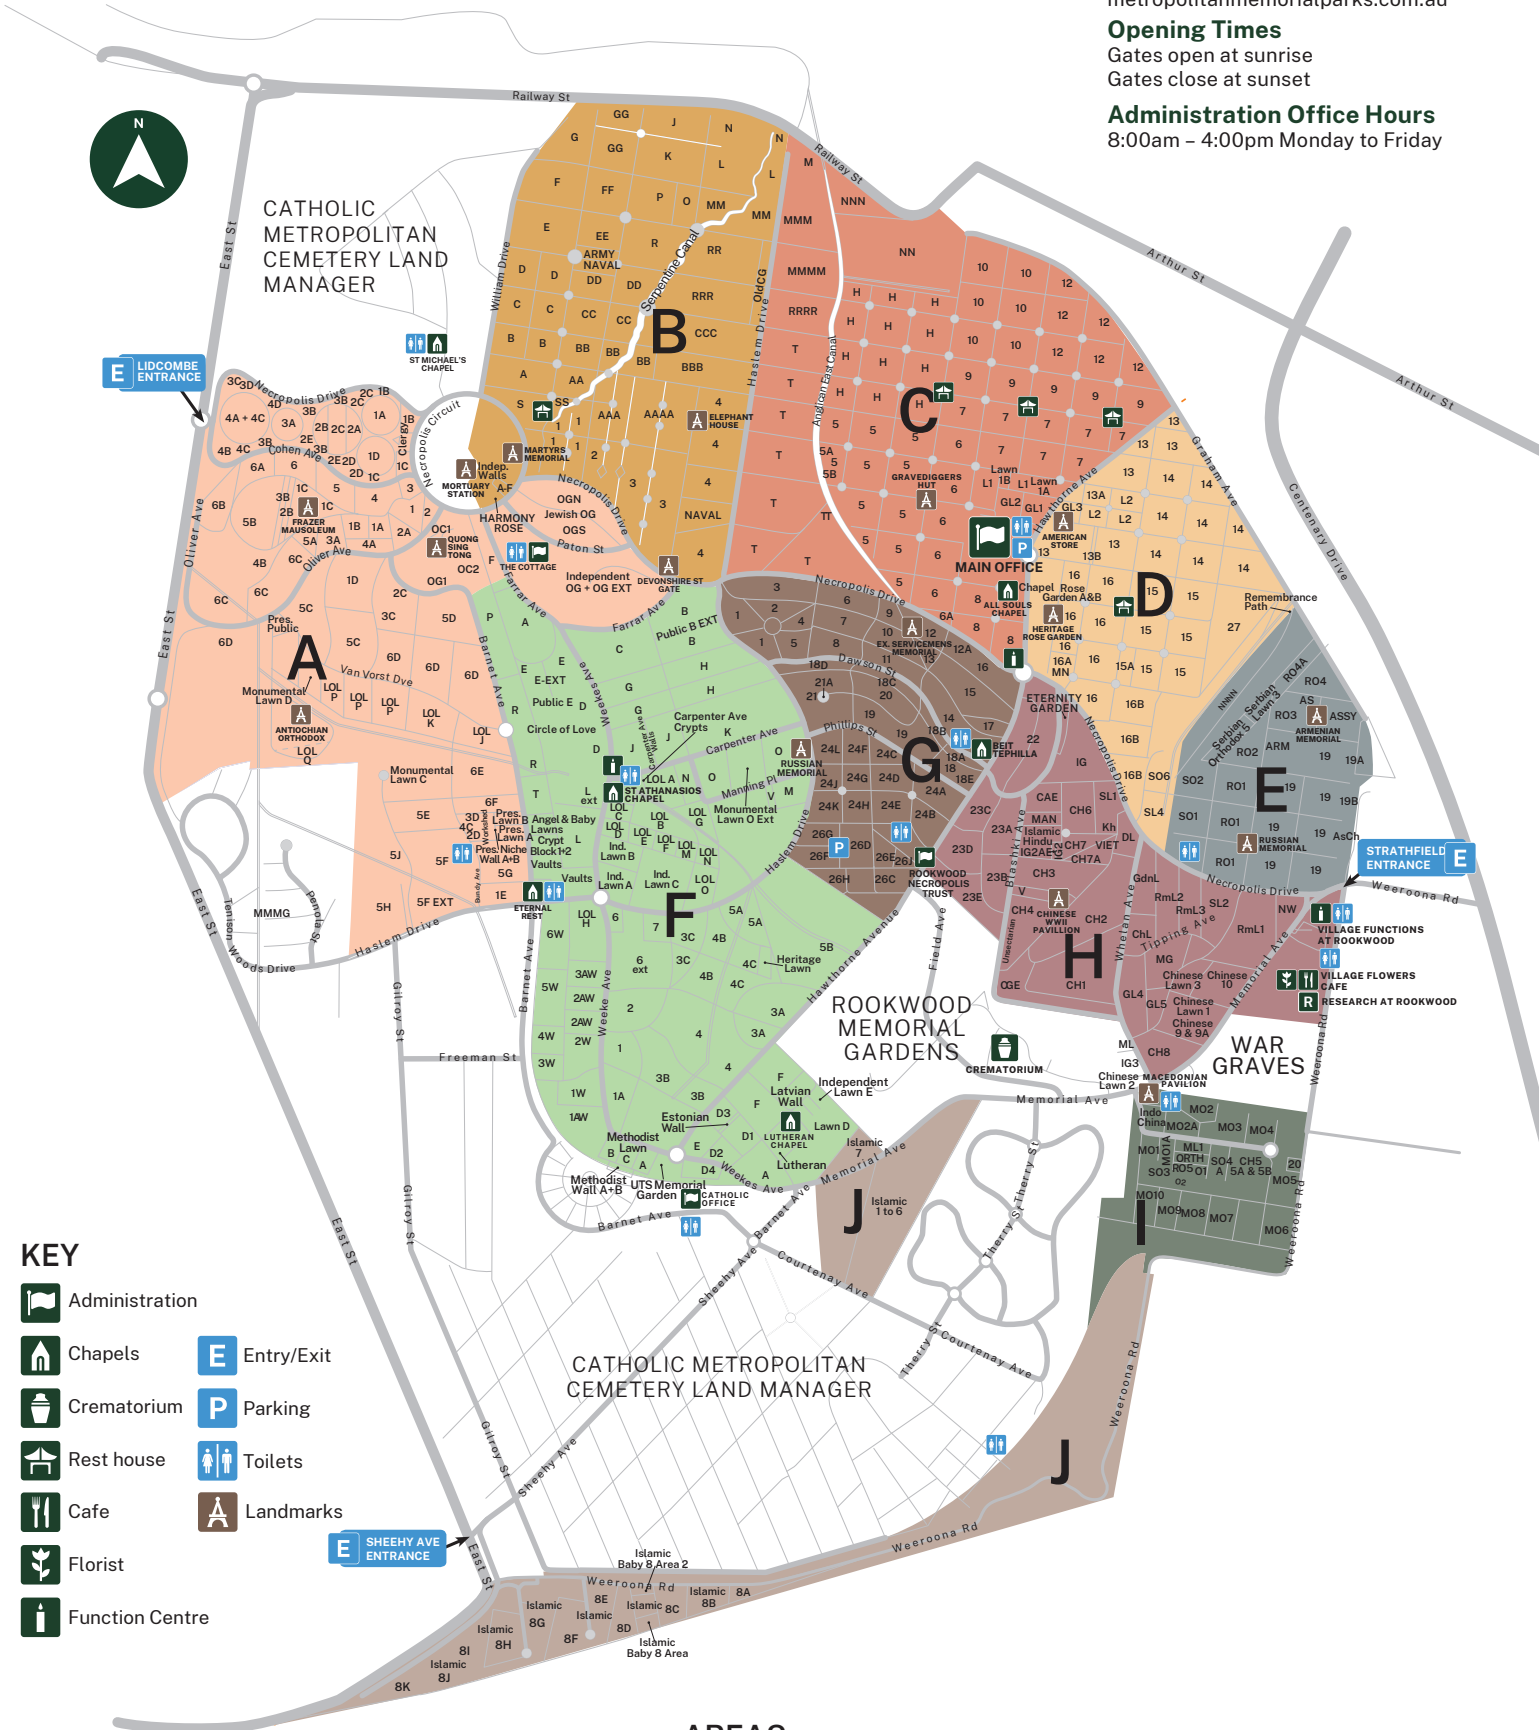

Hawthorne Ave, Rookwood NSW 2141
 Phone: 02 8575 8100
 metropolitanmemorialparks.com.au

Opening Times
 Gates open at sunrise
 Gates close at sunset

Administration Office Hours
 8:00am – 4:00pm Monday to Friday

KEY

- Administration
- Chapels
- Crematorium
- Rest house
- Cafe
- Florist
- Function Centre
- Entry/Exit
- Parking
- Toilets
- Landmarks

AREAS

A	B	C	D	E	F	G	H	I	J
Eastern Orthodox Methodist/Wesleyan Presbyterian Non-denomination Independent Jewish Chinese Antiochian Orthodox	Anglican Naval Heritage Non-denomination	Anglican Non-denomination Heritage	Anglican Non-denomination	Orthodox Armenian Assyrian Church of the East Assyrian Christian Non-denomination	Eastern Orthodox Methodist Lutheran/Estonian Independent Muslim Baby Lawn Ukrainian	Jewish	Chinese, Druze, Hindu, Khmer, Maori, Vietnamese, Mandaen, Children's, Non-denomination, Orthodox, Islamic Jewish	Orthodox Indo-Chinese Non-denomination Chinese	Islamic