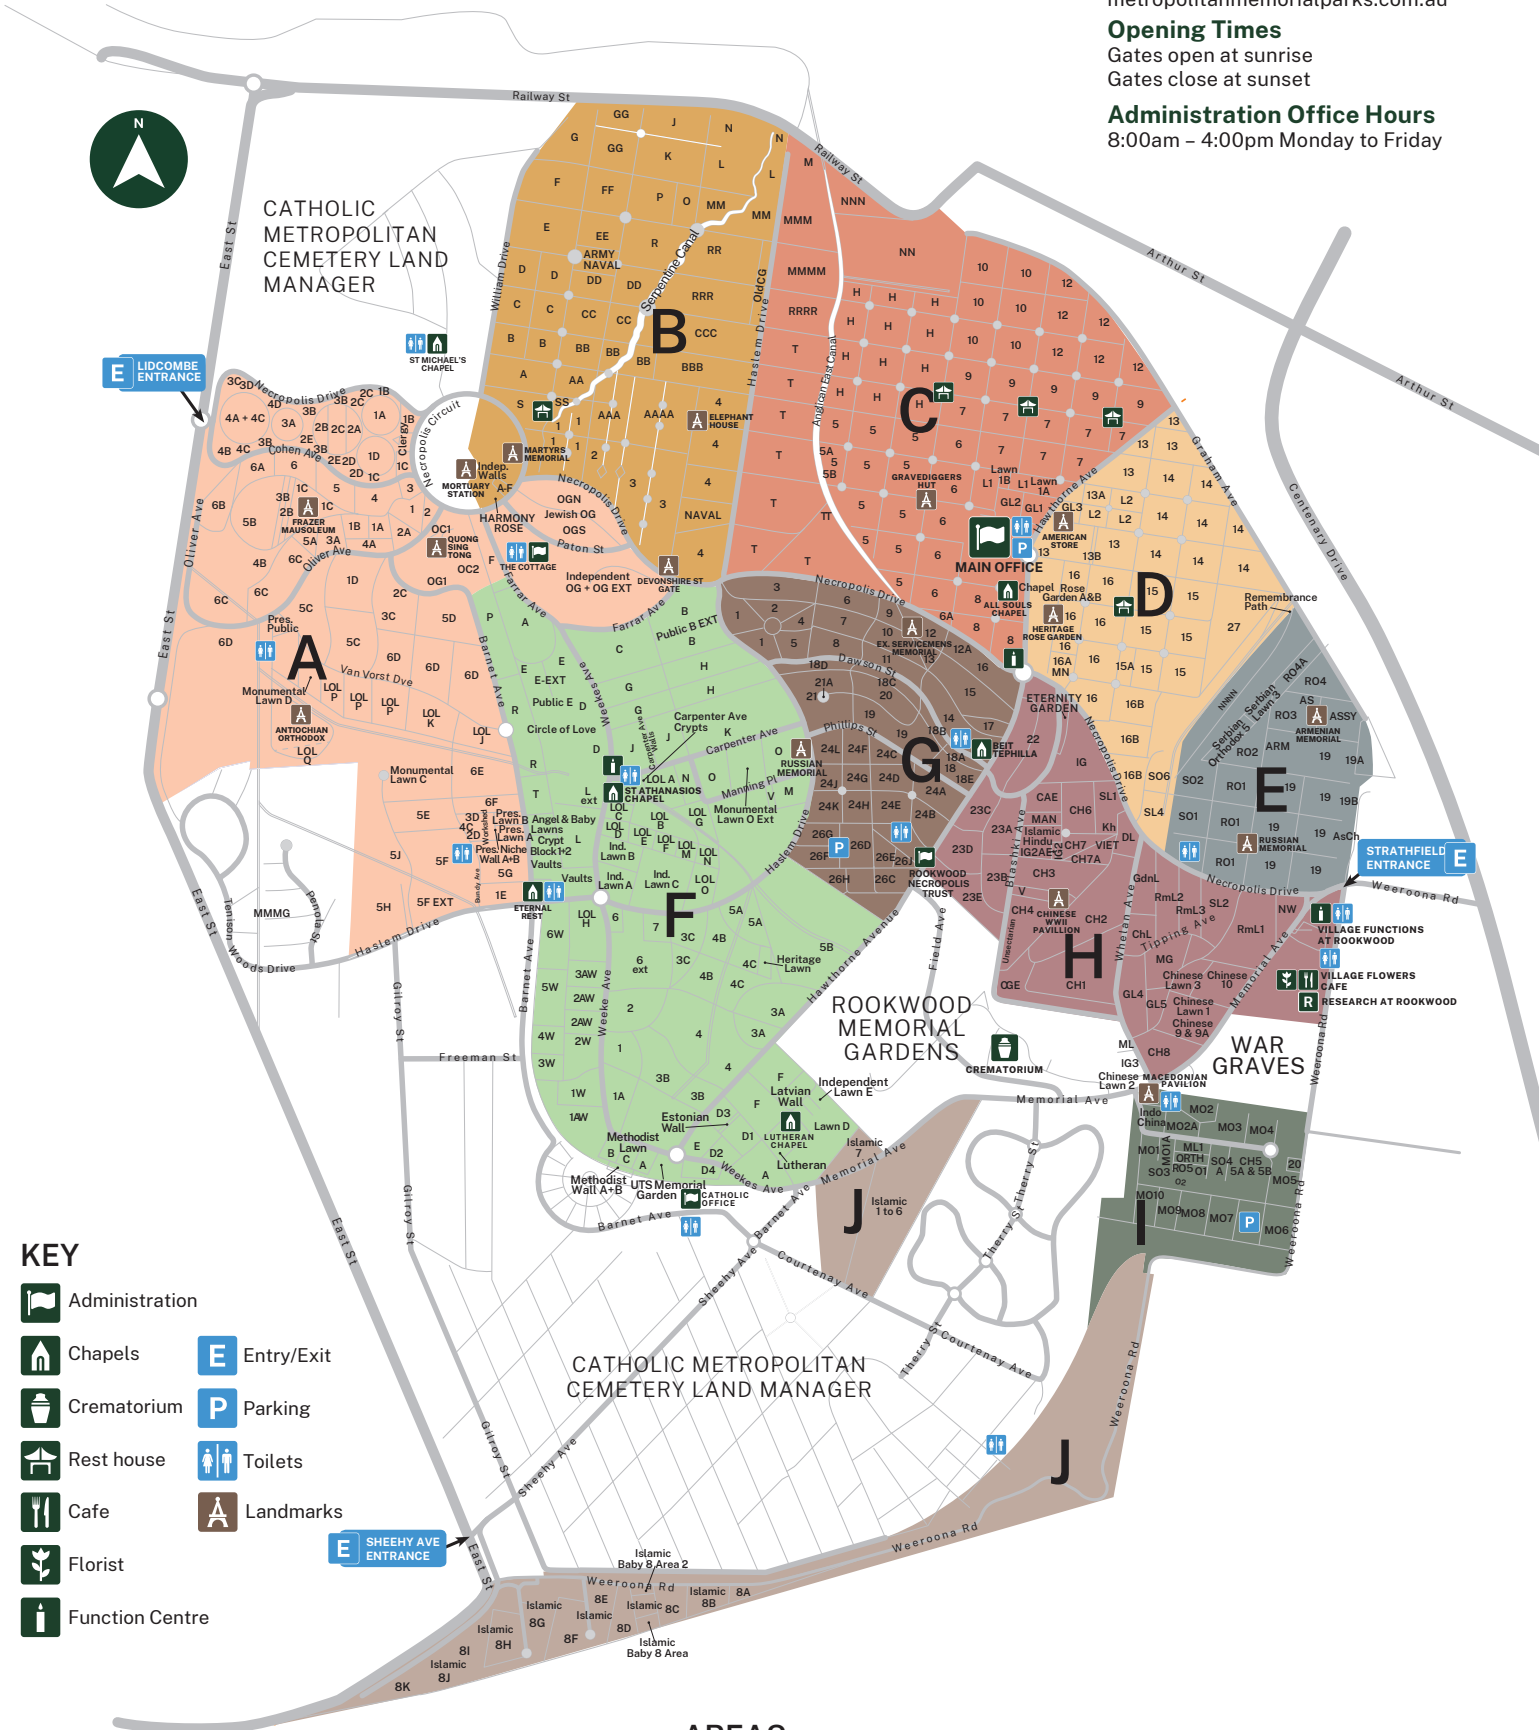

Hawthorne Ave, Rookwood NSW 2141
 Phone: 02 8575 8100
 metropolitanmemorialparks.com.au

Opening Times
 Gates open at sunrise
 Gates close at sunset

Administration Office Hours
 8:00am – 4:00pm Monday to Friday

- KEY**
- Administration
 - Chapels
 - Crematorium
 - Rest house
 - Cafe
 - Florist
 - Function Centre
 - Entry/Exit
 - Parking
 - Toilets
 - Landmarks

A	B	C	D	E	F	G	H	I	J
Eastern Orthodox Methodist/Wesleyan Presbyterian Non-denomination Independent Jewish Chinese Antiochian Orthodox	Anglican Naval Heritage Non-denomination	Anglican Non-denomination Heritage	Anglican Non-denomination	Orthodox Armenian Assyrian Church of the East Assyrian Christian Non-denomination	Eastern Orthodox Methodist Lutheran/Estonian Independent Muslim Baby Lawn Ukrainian	Jewish	Chinese, Druze, Hindu, Khmer, Maori, Vietnamese, Mandaen, Children's, Non-denomination, Orthodox, Islamic Jewish	Orthodox Indo-Chinese Non-denomination Chinese	Islamic